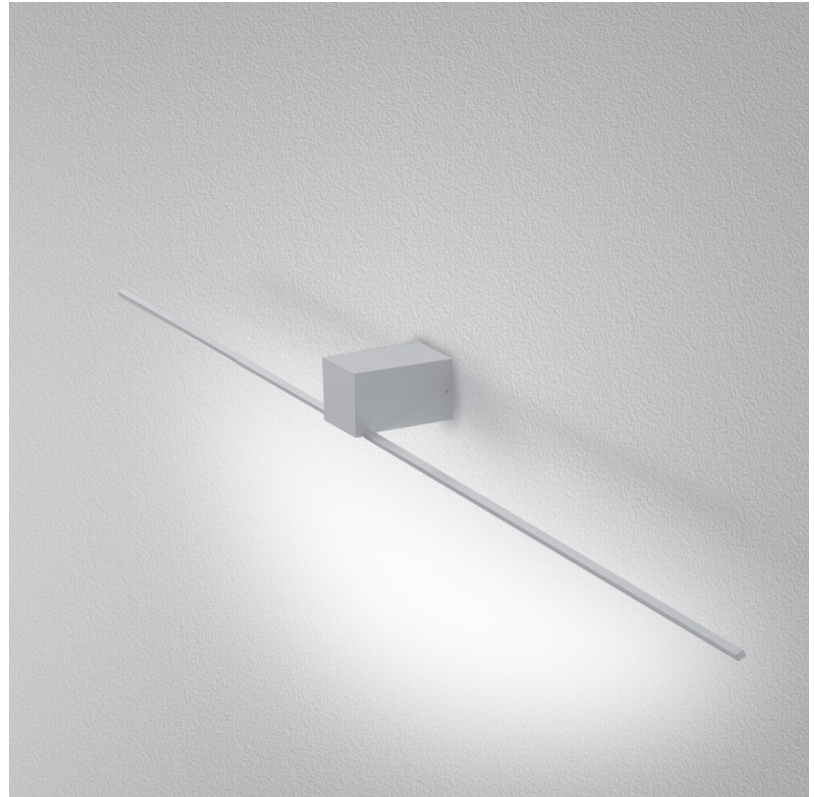

ORIZZONTE SURFACE

D43017- -

base number
Color   Finish
Temperature   Options

1. To build a product code in our configurator select the specify button on the base model # product page
2. To build a manual product code on this datasheet choose from the options listed below in blue font and add the suffix to the base model #

GENERAL

Series: Orizzonte
Brand: Icone
Division: Design
Mounting Type: Surface
Mounting Location: Wall
Subcategory: Picture Light

PHYSICAL

Shape: Rectangle
Length (mm): 900
Length (in): 35 ⁷/₁₆
Height (mm): 60
Height (in): 2 ³/₈
Extension (mm): 100
Extension (in): 3 ¹⁵/₁₆
Light Distribution: Direct / Indirect
Fixture Finish: WHI / CHR / BGD
Fixture Material: Brass

ELECTRICAL

Lamp Type: LED
Total Output Wattage (W): 10.56
Dimming: Non-Dimmable
Driver Included: Yes
Driver Location: Integrated
Driver Type: Constant Current - 120Vac
Driver Class: Class 2
Input Voltage (V): 120 - 277
Output Voltage (V): 12
Upon Request: Remote: 0-10Vdc dimming / Non-dimming / Phase Dimming 120/277Vac

LED

Color Temperature (°K): 2700 / 3000
Nominal Lumen (lm): 880
CRI: >90 CRI
Lamp Life (hrs): 50000

OPTICAL

RATINGS AND CERTIFICATIONS

Certified By: Certified for North American Standards
IP rating: IP20

PROJECT	_____
TYPE	_____
SPECIFIER	_____
QUANTITY	_____
DATE	_____

900mm 35 ⁷/₁₆"