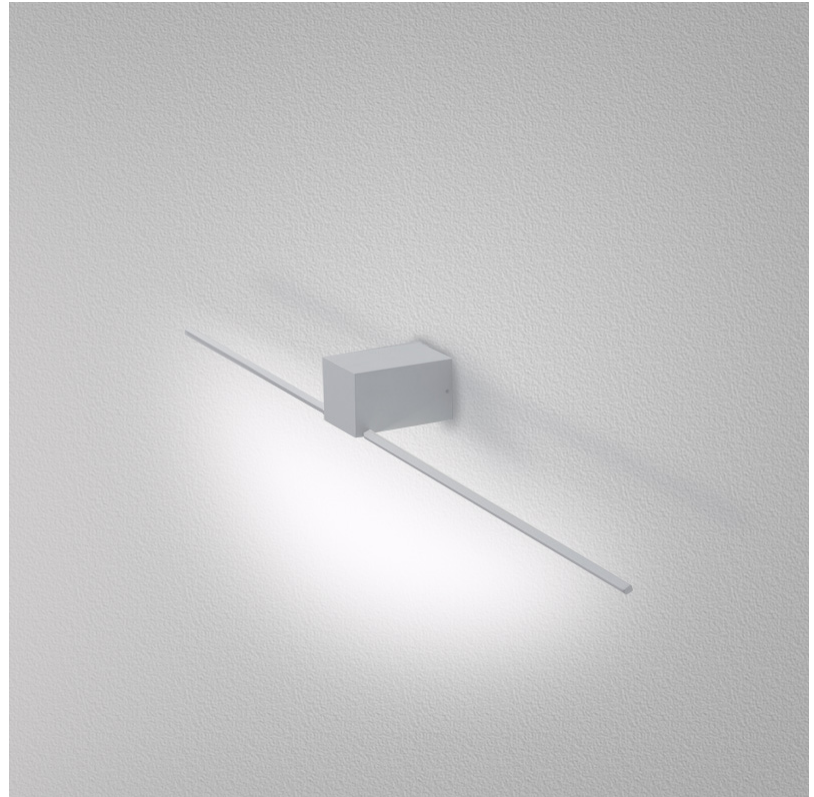

ORIZZONTE SURFACE

D43016-

base number
Color   Finish
Temperature   Options

1. To build a product code in our configurator select the specify button on the base model # product page
2. To build a manual product code on this datasheet choose from the options listed below in blue font and add the suffix to the base model #

GENERAL

Series: Orizzonte
Brand: Icone
Division: Design
Mounting Type: Surface
Mounting Location: Wall
Subcategory: Picture Light

PHYSICAL

Shape: Rectangle
Length (mm): 500
Length (in): 19 ¹¹/₁₆
Height (mm): 60
Height (in): 2 ³/₈
Extension (mm): 100
Extension (in): 3 ¹⁵/₁₆
Light Distribution: Direct / Indirect
Fixture Finish: WHI / CHR / BGD
Fixture Material: Brass

ELECTRICAL

Lamp Type: LED
Total Output Wattage (W): 4.8
Dimming: Non-Dimming / Phase Dimming (120vac Only)
Driver Included: Yes
Driver Location: Integrated
Driver Type: Constant Current - 120Vac
Driver Class: Class 2
Input Voltage (V): 120 - 277
Output Voltage (V): 12
Upon Request: (Not included - see components) Remote: 0-10Vdc dimming / Non-dimming 120/277Vac

LED

Color Temperature (°K): 2700 / 3000
Nominal Lumen (lm): 440
CRI: >90 CRI
Lamp Life (hrs): 50000

OPTICAL

RATINGS AND CERTIFICATIONS

Certified By: Certified for North American Standards
IP rating: IP20

PROJECT
TYPE
SPECIFIER
QUANTITY
DATE